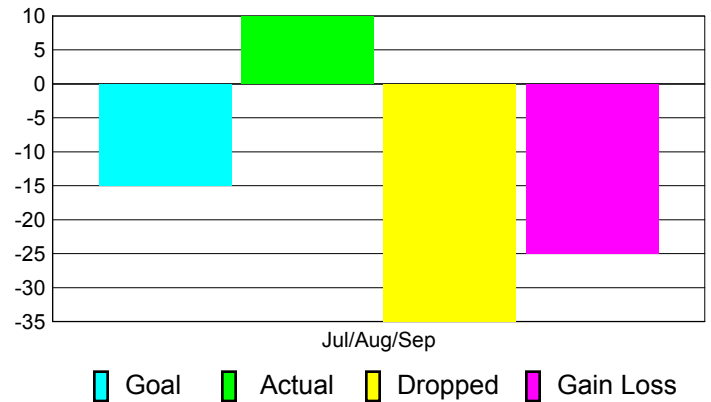

### YTD Status Quo Clubs 2012-2013

Status Quo Clubs Compared to Status Quo Members

## MEMBERSHIP

**Membership Results  
2012-2013**

**Membership  
2011-2012**

Month	Net Memb Goal	Actual New Memb	Actual Dropped Memb	Gain/Loss of Memb	Gain/Loss of Memb
Jul/Aug/Sep	-15	10	-35	-25	-33
<b>Totals</b>	<b>-15</b>	<b>10</b>	<b>-35</b>	<b>-25</b>	<b>-33</b>

### Membership Results 2012-2013

Goal, New, Dropped, Gain/Loss

### Comparison of Membership Gain/Loss

Current Year Compared to the Previous Year